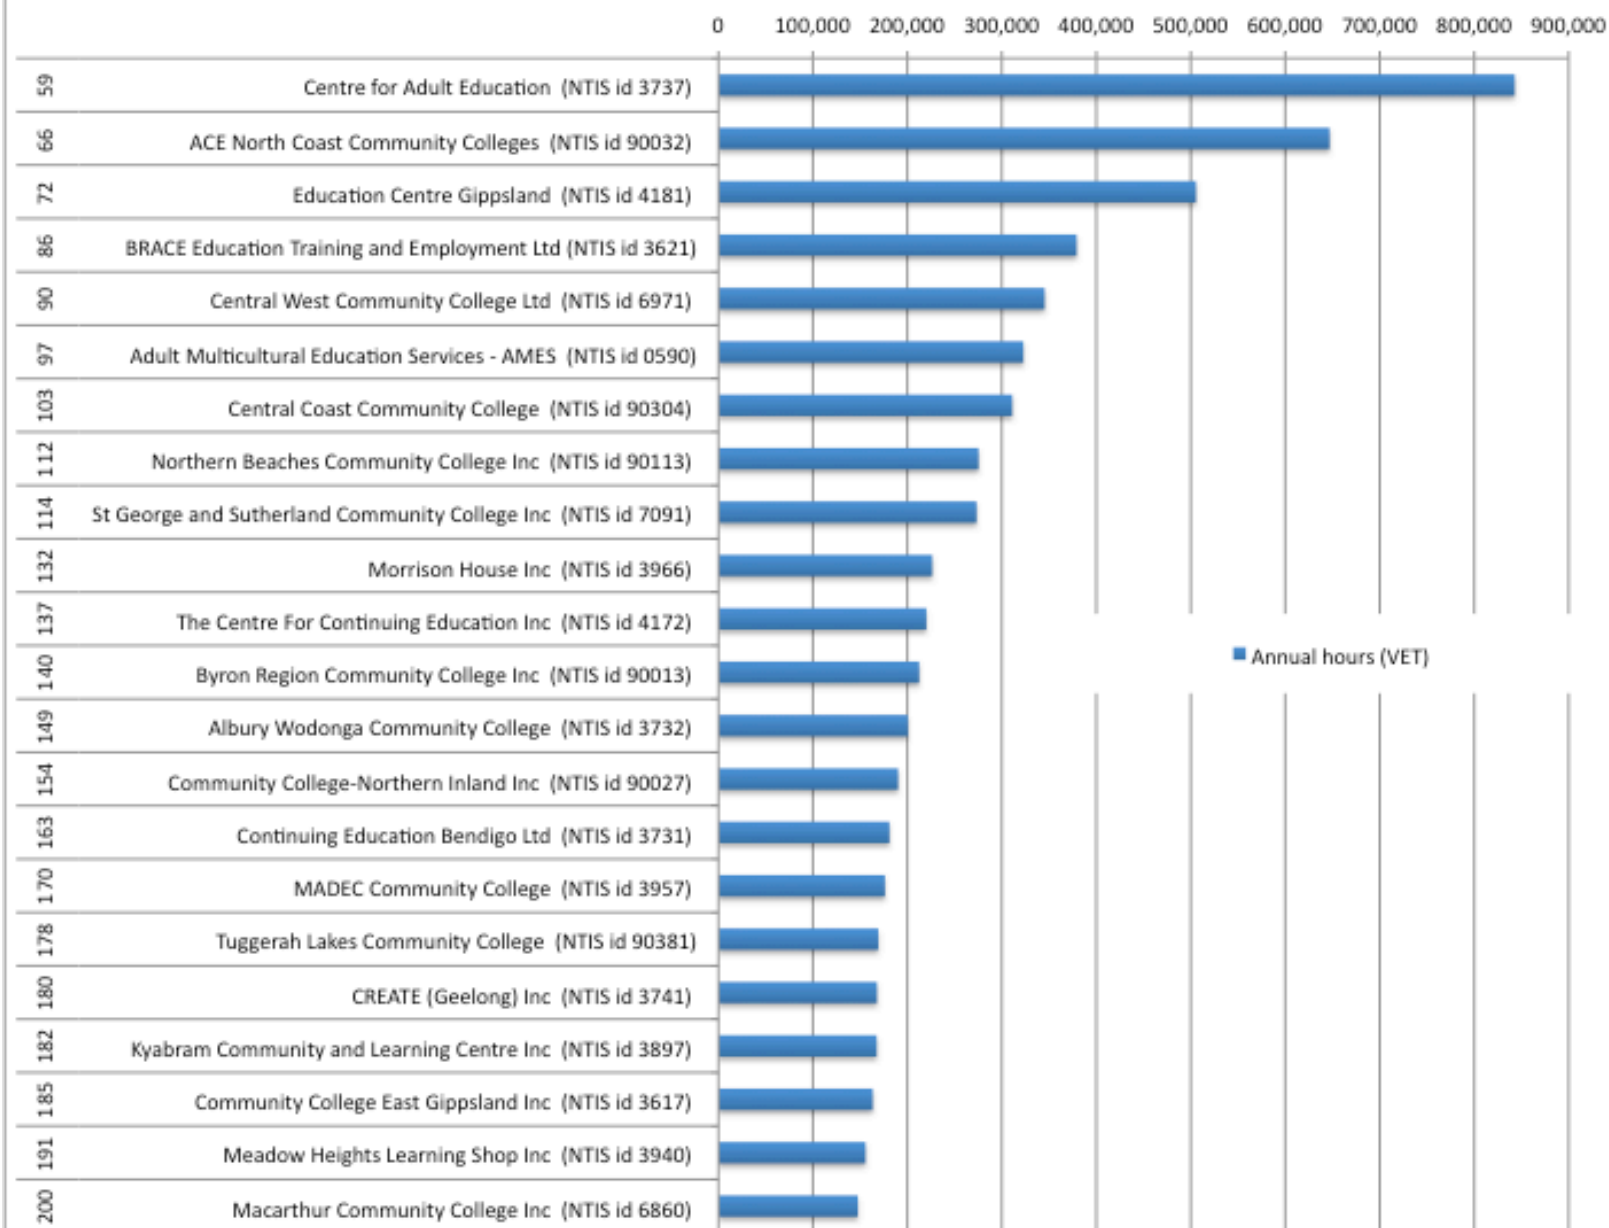

ACE organisations in largest 200 providers of publicly-funded VET

Source: Table 1, Australian VET statistics: students and courses 2010 - publicly funded training providers